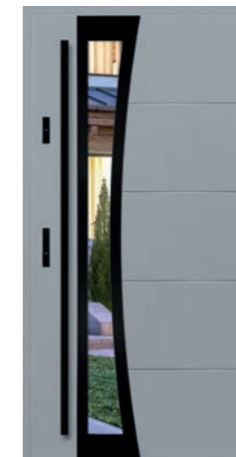

GLASS FINISH

The external glass has a black surround and is flush with the door sash, whilst internally the glass is available in a choice of seven designs and is complemented by a steel decorative door panel which is painted black.

K2-Model 5

Stands 2mm proud of door sash