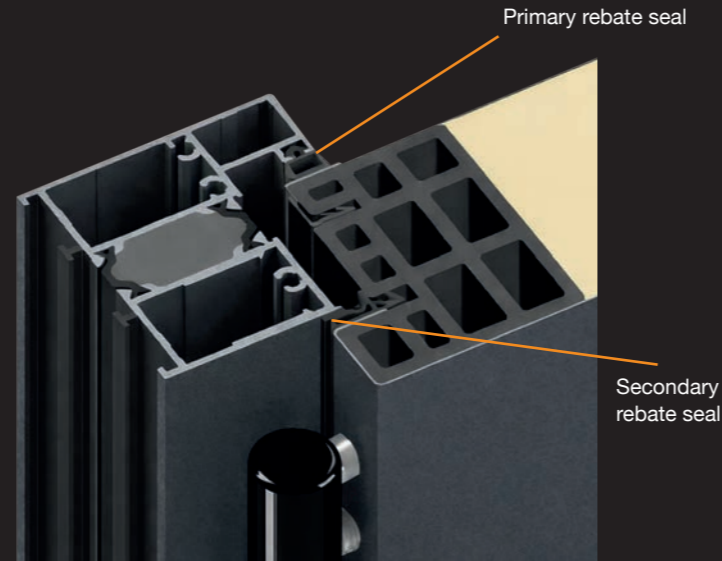

The precision-engineered double rebate creates two compression sealing lines between sash and frame.

Will outperform traditional single rebated doors.

- Improved thermal insulation
- Enhanced weather resistance
- Reduced air permeability
- Greater structural rigidity