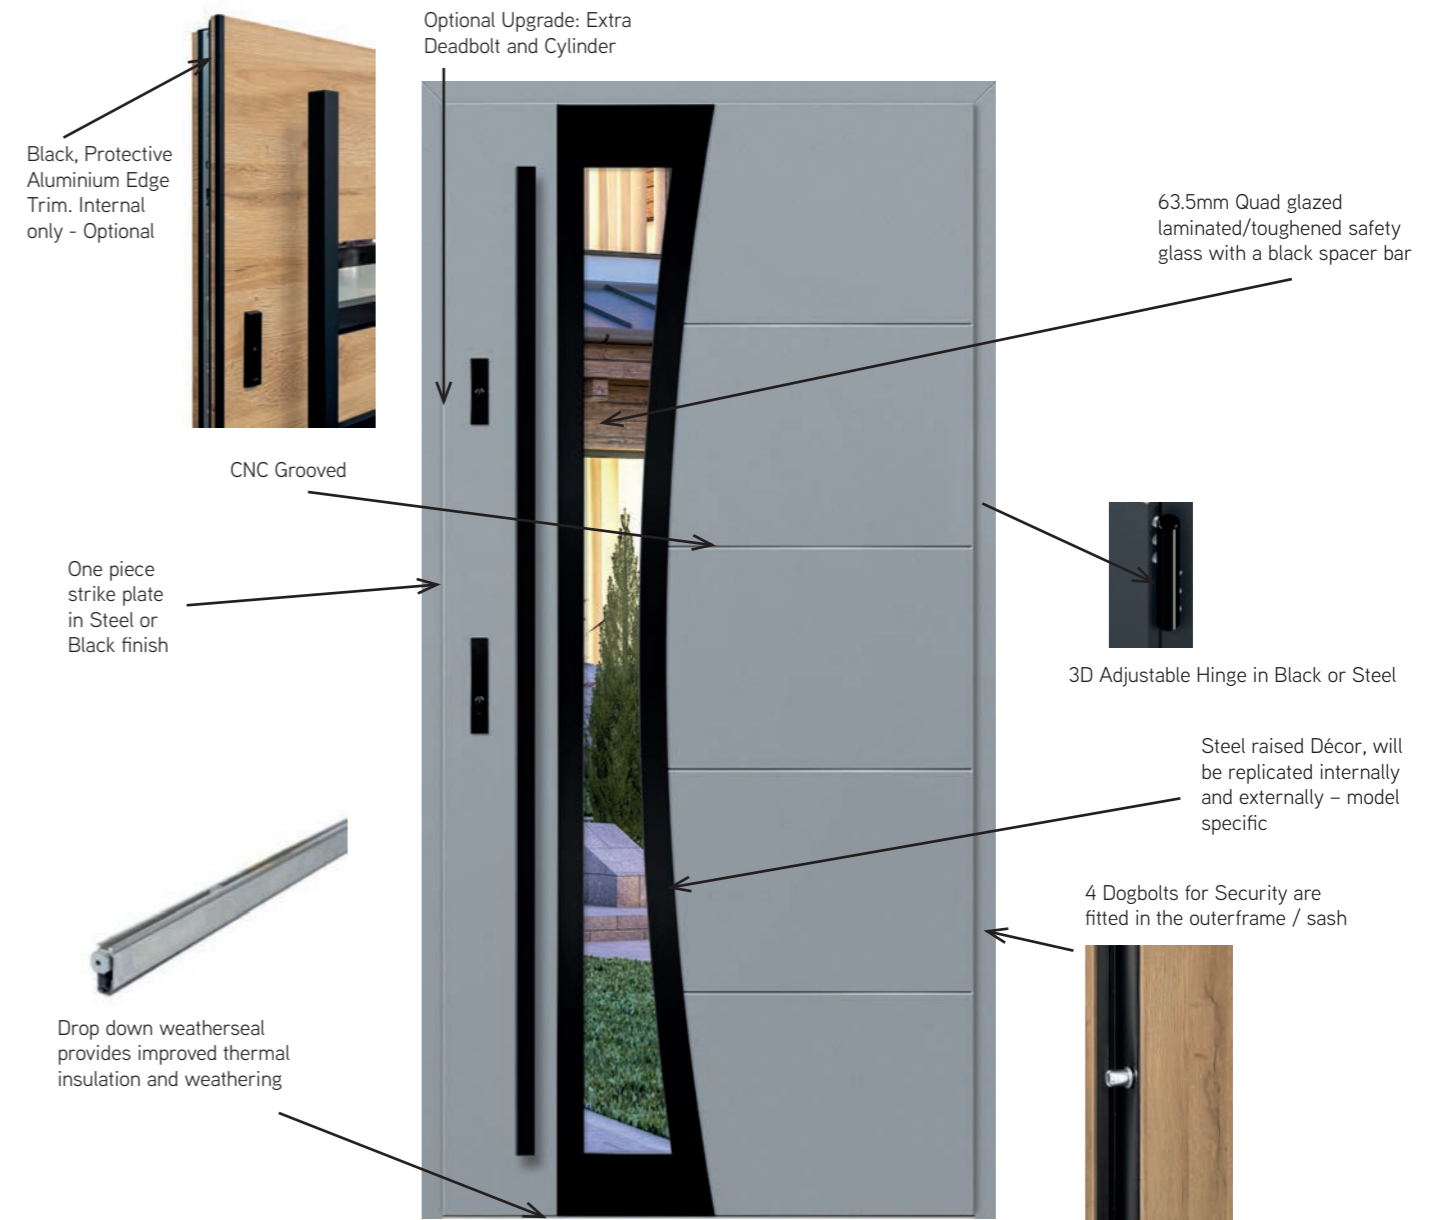

As Standard

- Aluminium Outerframe
- Dual rebated door sash
- 64mm deep door sash with high security steel skin, 65mm deep frame
- RC2 and PAS 24 Security
- 0.77 W/m²K U Value on Solid Designs. 0.88 W/m²K on Glazed Designs
- Multi-point lock with two hooks, two horizontal bolts, one deadbolt and a latch
- 3D adjustable hinges. Available in Black or Steel
- Lever handle internally in Black or Steel
- Round or Square pullbar externally in Black or Steel
- Maximum single door size 1208mm x 2476mm
- 20mm Warm low threshold
- 4 Hinge security dog bolts
- Doors with glazing are quad glazed (63.5mm unit)
- Three keys
- Any Steel décor will be replicated on the inside and outside of the front door – model specific
- One piece strike plate with Steel finish

- 15.5mm hinge clearance
  - Doors weigh circa 90 Kgs
  - Drop down weatherseal provides improved thermal insulation and weathering
2. ### Optional Extras
3. Thumbturn internally
   - Electronic Tedee Cylinder in Black or Silver
   - Black or Steel protective aluminium edge trim cover internally
   - Additional deadbolt locking point towards top of door – Keyed alike
   - Triple glazed side lights and top lights (48mm unit)
   - Aluminium 90 degree corner post
   - 28mm Aluminium Add-on Extension
   - 30mm x 150mm OR 30mm x 180mm uPVC Cill, Black, Anthracite or White VEKA Feinstruktur
   - 25mm x 150mm OR 25mm x 180mm Anodised Silver Aluminium Cill
   - uPVC Trims in Black, Anthracite or White - Length 2.5m
   - Five Keys
   - Black Strike Plate