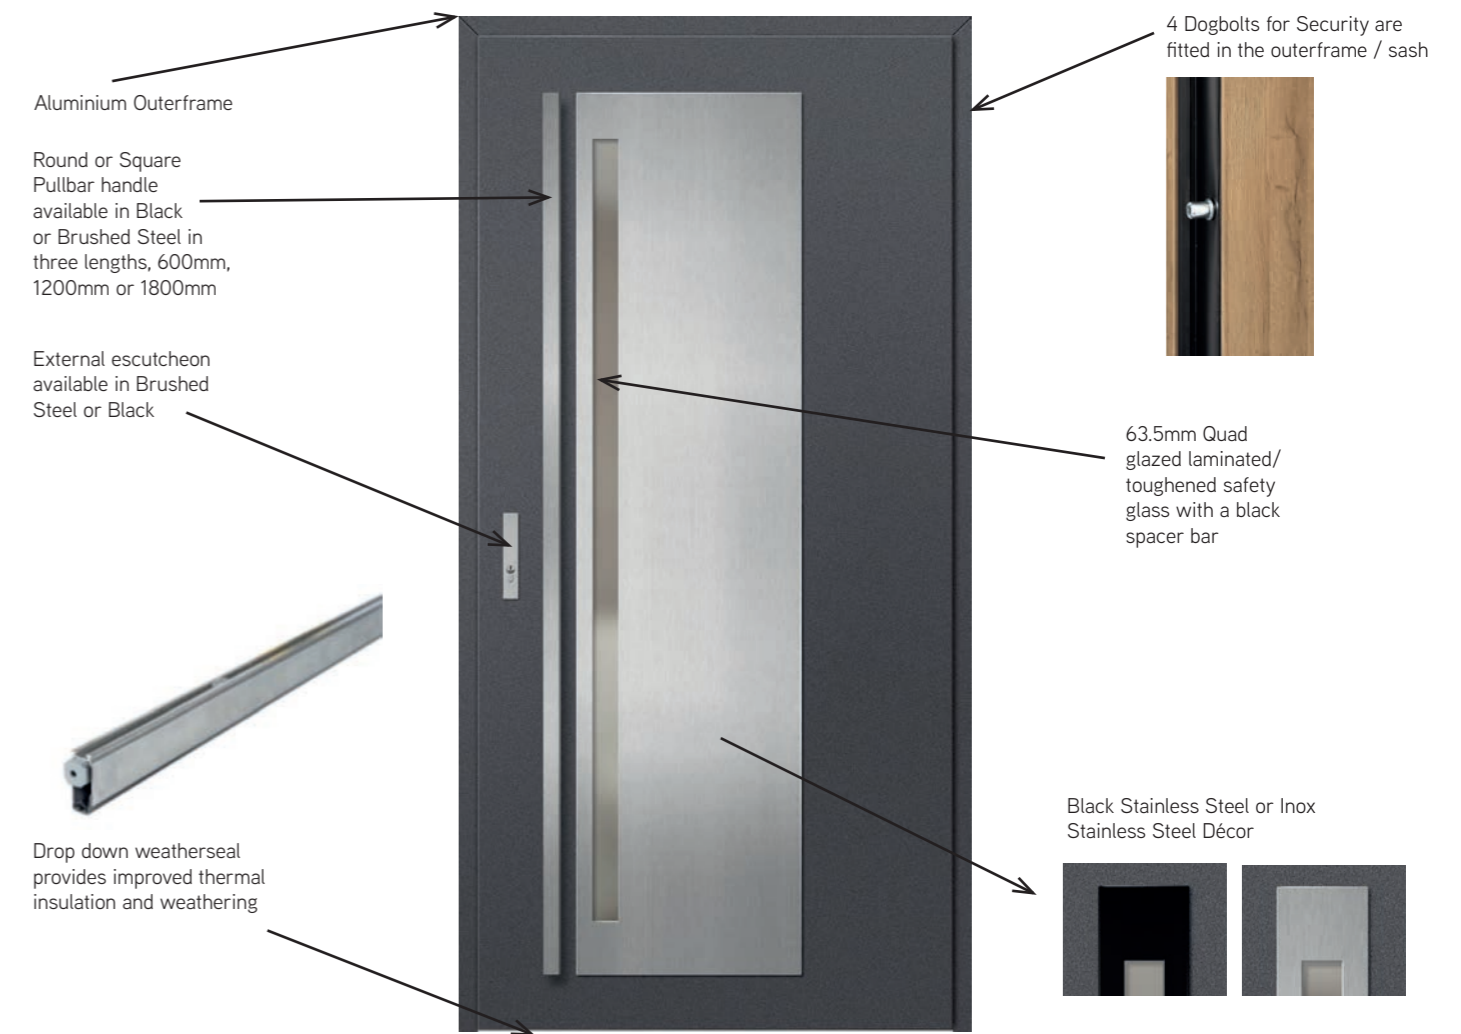

K3-Model 6

K9-Model 2

“My installer said it was the easiest door he has fitted in 30 years. It feels more secure than a safe.”

“My new door was fitted and closed perfectly straight away.”

- ✓ No site adjustment headaches
- ✓ Solid, engineered slab construction
- ✓ Installer-friendly design
- ✓ Premium finish that sells itself
- ✓ Customers impressed from day one

DOOR SIZES
Hurricane single doors can be manufactured in sizes up to 1208mm wide and 2476mm high.

GLASS
Quad glazing (63.5mm) provided in all glazed doors, with triple glazing (48mm) in sidelights.

RC2 & PAS 24 SECURITY AS STANDARD
For peace of mind, Hurricane front doors conform to RC2 and PAS24 security.